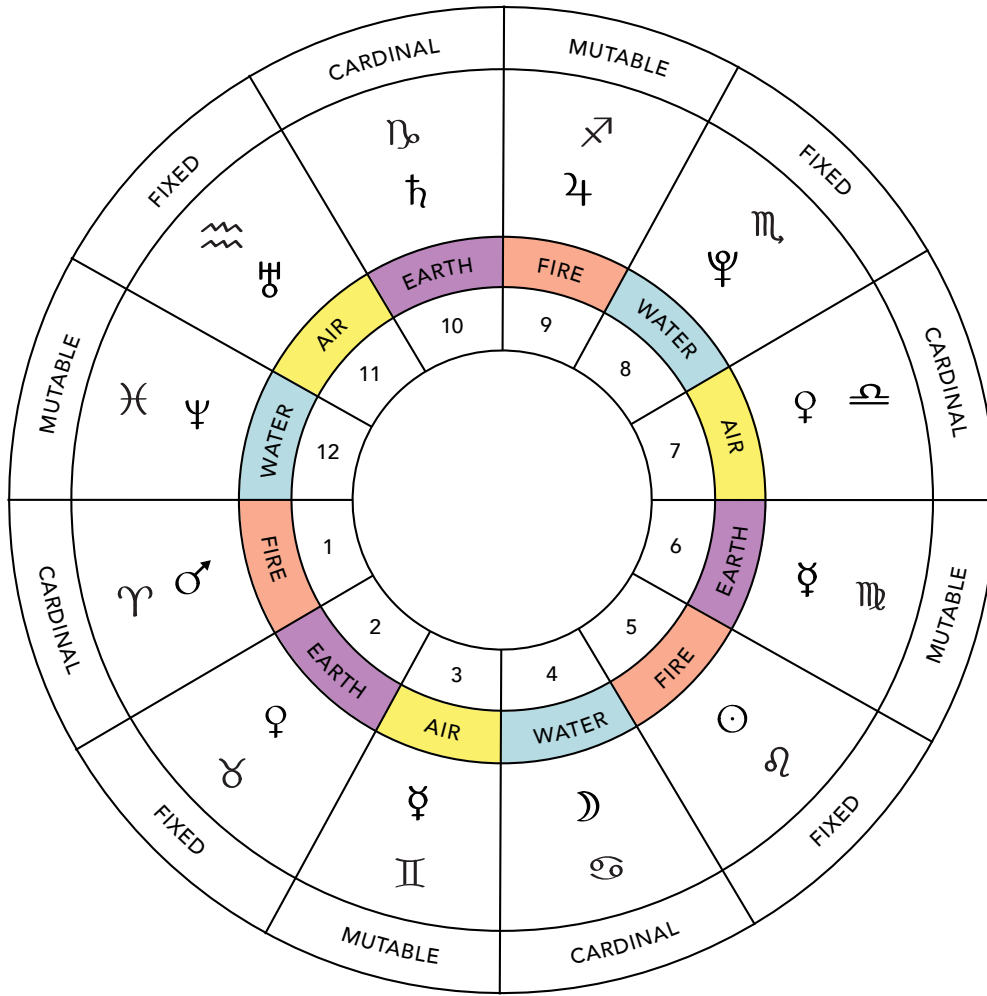

HOROSCOPE INTERPRETATION GUIDE

Zodiac Signs

- ♈ Aries
- ♉ Taurus
- ♊ Gemini
- ♋ Cancer
- ♌ Leo
- ♍ Virgo
- ♎ Libra
- ♏ Scorpio
- ♐ Sagittarius
- ♑ Capricorn
- ♒ Aquarius
- ♓ Pisces

Planets & Asteroids

- | | |
|-----------|-----------------|
| ☉ Sun | ♇ Pluto |
| ☾ Moon | ♁ Ceres |
| ☿ Mercury | ♀ Pallas Athena |
| ♀ Venus | ♃ Juno |
| ♂ Mars | ♄ Chiron |
| ♃ Jupiter | ♅ Vesta |
| ♄ Saturn | ♊ North Node |
| ♅ Uranus | ♋ South Node |
| ♆ Neptune | |

Aspects

- ☉ 0° **Conjunction**
Culmination of one cycle and beginning of a new.
- ✳ 60° **Sextile**
Harmonious relationship creating opportunities.
- ◻ 90° **Square**
Crisis in action or (if 270°) Crisis in Consciousness.
- △ 120° **Trine**
Easy-flowing interaction of energies symbolized.
- ♋ 180° **Opposition**
Awareness through relationship/transition from self to others, peak of self-projection.

NOTE: The chart can be viewed as a 24 hour clock with 12 noon (**Midheaven**) at the top, and 12 midnight at the bottom. The sign ascending in the East at the time you were born is located to the far left of the chart and is called the **Ascendant**. The sign descending at the time you were born is to the far right and is called the **Descendent**.